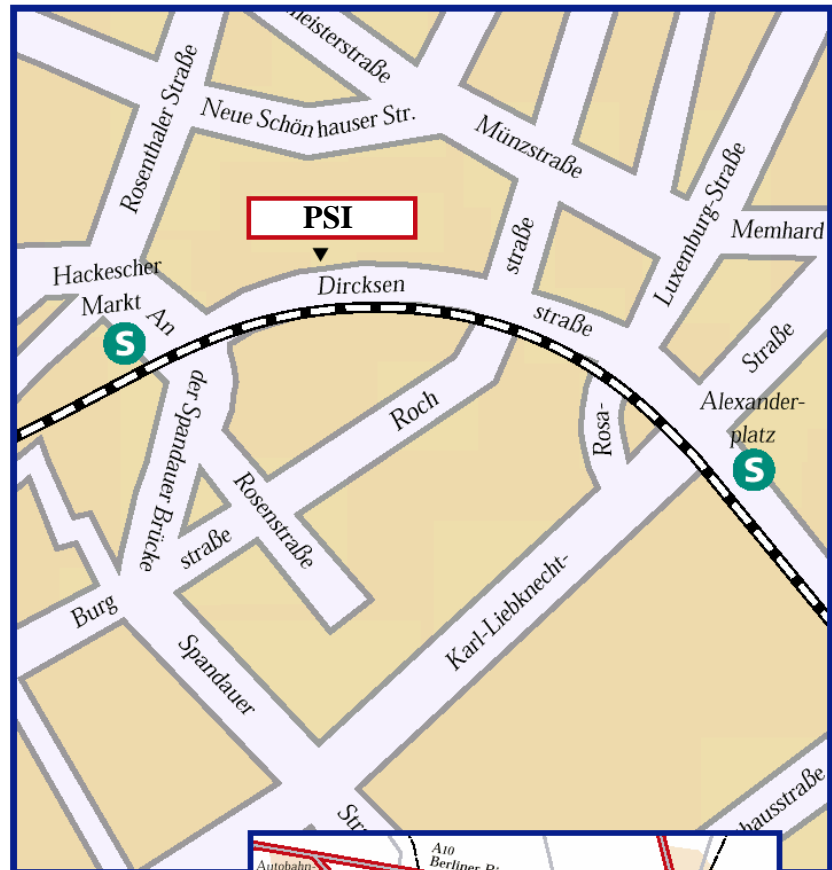

Airport Tempelhof

To the company: U 6 (direction Alt-Tegel)
to S+U-Bahnhof Friedrichstraße,
then S 3, S 5, S 7, S 9, S 75 (directions A)
to Hackescher Markt
From the company: S 3, S 5, S 7, S 9, S 75
(directions B)
to S+U-Bahnhof Friedrichstraße,
then U 6 (direction Alt-Mariendorf)
to Flughafen Tempelhof

Railway Station Zoologischer Garten

To the company: S 3, S 5, S 7, S 9, S 75 (directions A)
to Hackescher Markt
From the company: S 3, S 5, S 7, S 9, S 75
(directions B) to Zoologischer Garten

Railway Station Berlin-Ostbahnhof

To the company: S 3, S 5, S 7, S 9, S 75
(directions B) to Hackescher Markt
From the company: S 3, S 5, S 7, S 9, S 75
(directions A) to Berlin-Ostbahnhof

Railway Station Berlin-Alexanderplatz

5 minutes on foot

directions A

S 3 Erkner
S 5 Strausberg
or Strausberg-Nord
or Hoppegarten
S 7 Ahrensfelde
S 9 Schönefeld
S 75 Wartenberg

directions B

S 3 Potsdam Stadt
S 5 Charlottenburg
S 7 Potsdam Stadt
S 9 Westkreuz
S 75 Westkreuz